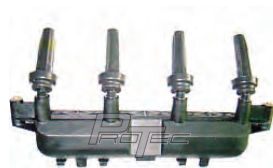

Part No.:
PIC165

Application:
Peugeot / Citroen
597078, 597079,
597097, 5970A8,
96358649, 9635884880
9635864980

Citroen C15 '88-'96
Citroen BX '88-'92
Peugeot 306 '93-'02
Peugeot 307 '00-'03

MOQ: 50pcs