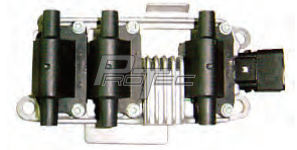

Part No.:
PIC157

Application:
Audi
078905104/A

A4 (B6) 2.4L

MOQ: 50pcs