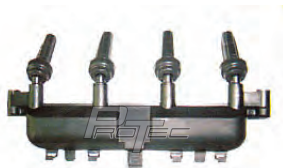

Part No.:
PIC164
PIC279

Application:
Peugeot / Citroen
596319, 5970A9,
597072, 597074
96246755, 96281585,
9628 158580

Peugeot 306 1.4 '98-'00
Peugeot 106 1.4 '98-
Citroen Saxo 1.6 '98-'00
Citroen Xsara 1.6 '98-'00

MOQ: 50pcs